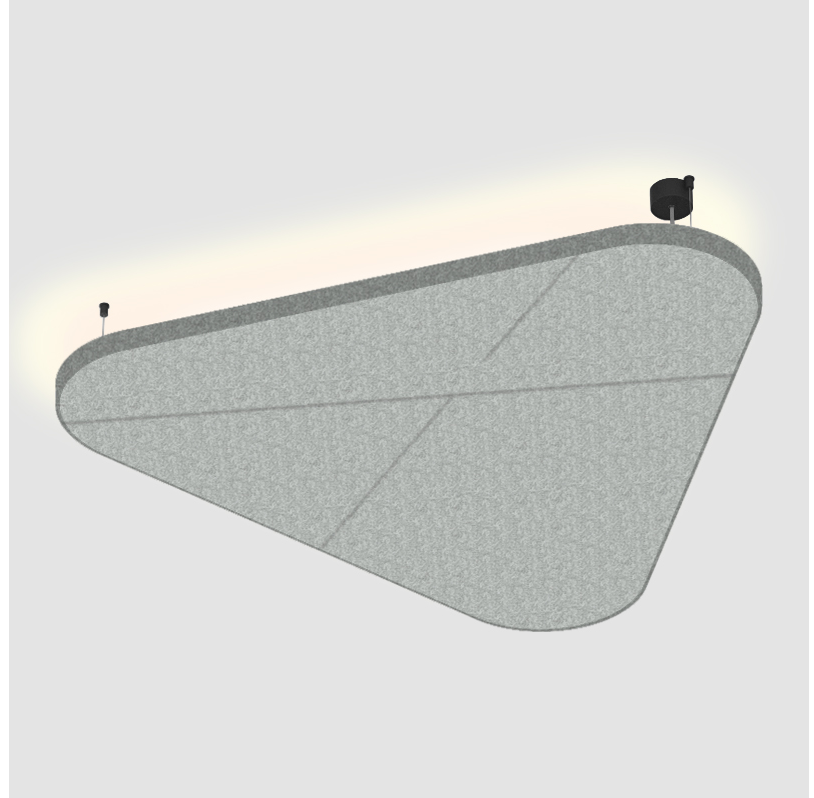

GENERAL

Series: Victory Acoustic Light Panel
Partner: Prolicht
Division: Architectural
Installation: Suspension
Product Type: Acoustic
Mounting Location: Ceiling
Light Distribution: Indirect

PHYSICAL

Shape: Abstract
Length (mm): 496
Length (in): 19 1/2
Width (mm): 448
Width (in): 17 5/8
Height (mm): 54
Height (in): 2 1/8

Fixture Finish: SSR / BKV / CWI / CRY / HAB / UFT / ITA / RUA / FTG / MYG / LOD / PUS / FRO / FUP / KIA / POP / BLS / SPG / MEY / GOH / CHC / COM / ABZ / JAG / OBR / MOS / ROR

Acoustic Finish: SFW / CYW / SEE / SYN / MTS / PMB / TTN / CYB / STO / DPE / BES / SHB / ARE / ANE / VRD / CRF

Fixture Material: Aluminum
Primary Material: Acoustic
Cable Details: 2000mm / 78 3/4" or 6000mm / 236 1/4" Transparent Cable

ELECTRICAL

Lamp Type: LED (Zhaga Standard)
Input Wattage (W): 10
Total Output Wattage (W): 9.1
Dimming: Non-Dimmable
Driver Included: Yes
Driver Location: Integrated
Driver Type: Constant Current - Universal
Driver Class: Class 2
Input Voltage (V): 120 - 277

LED

Color Temperature (°K): 2700 / 3000 / 3500 / 4000
Max. Delivered Lumen (lm): 701 / 708 / 730 / 751
Nominal Lumen (lm): 855 / 864 / 890 / 916
CRI: >90 CRI
Lamp Life (hrs): 50000

OPTICAL

RATINGS AND CERTIFICATIONS

Certified By: CSA Certified to UL and CSA Standards
IP rating: IP20